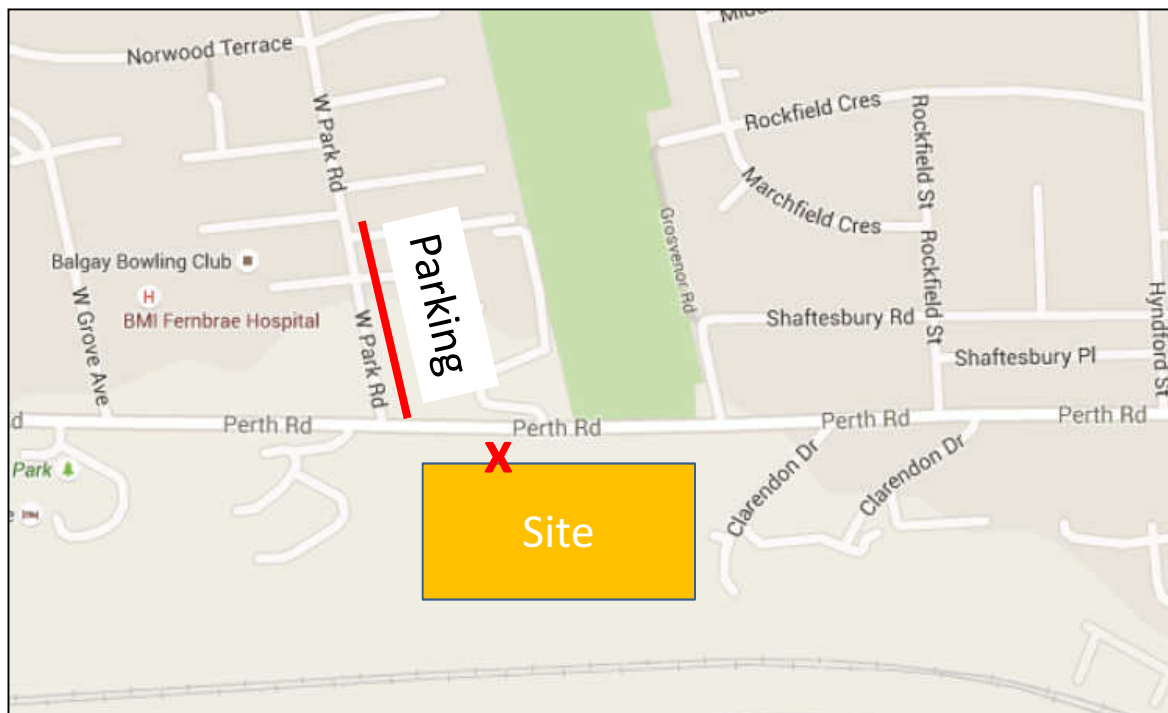

## Harris Academy

Robertson Construction Tayside would like to invite you to visit the new Harris Academy on the 24<sup>th</sup> March at 5:30pm.

Parking is available on West Park Road which is directly opposite the site. Please make your way to the main entrance of the School and note that PPE will not be required.

We look forward to seeing you then.

Please see below details of the site location and available parking.

Site Address:  
Harris Academy  
Perth Road  
Dundee  
DD2 1NL

**X - main entrance**